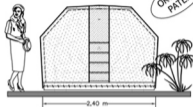

PARKO MINWorldwide NEW product
+ patent pend.OKTAGON
PATENT

THE SMALLEST LARGE GARAGE

protects your car against any weather conditions

- Telescopic garage, manually extended from 1,75 m to 5,10 m ① ②
- suitable for small and large cars with height up to 1,60 m (upon request up to 1,70 m)
- The PARK-O-MIN garage is made of galvanized steel panels isolated with 30 mm thick polyurethane foam. Electrostatic painting in a variety of colors (standard:RAL 7035)
- The PARK-O-MIN garage is delivered in parts for assembly at site (heaviest part-20 kg)
- Optional : Electrical operation with remote control ,alarm signal

- Side sliding door ③ ④
- Drive-through ability ⑤
- Shelves for storage of winter tires and car tools ⑦
- Garage size 2,5x5,5x2,0m (not telescopic) ① ⑥ ④
- Other RAL-colors of your choice
- Door locks