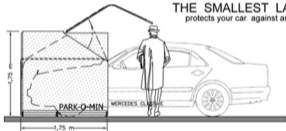

PARKO MINWorldwide NEW product
+ patent pend.OKTAGON
PATENT

THE SMALLEST LARGE GARAGE

protects your car against any weather conditions

- Telescopic garage, manually extended from 1,75 m to 5,10 m ① ②
- suitable for small and large cars with height up to 1,60 m (upon request up to 1,70 m)
- The PARK-O-MIN garage is made of galvanized steel panels isolated with 30 mm thick polyurethane foam. Electrostatic painting in a variety of colors (standard:RAL 7035)
- The PARK-O-MIN garage is delivered in parts for assembly at site (heaviest part-20 kg)
- Optional : Electrical operation with remote control ,alarm signal

- Side sliding door ③ ④
- Drive-through ability ⑤
- Shelves for storage of winter tires and car tools ⑦
- Garage size 2,5x5,5x2,0m (not telescopic) ① ⑥ ④
- Other RAL-colors of your choice
- Door locks