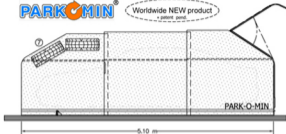

PARKO MINWorldwide NEW product
+ patent pend.OKTAGON
PATENT

THE SMALLEST LARGE GARAGE

protects your car against any weather conditions

- Telescopic garage, manually extended from 1,75 m to 5,10 m ① ②
- suitable for small and large cars with height up to 1,60 m (upon request up to 1,70 m)
- The PARK-O-MIN garage is made of galvanized steel panels isolated with 30 mm thick polyurethane foam. Electrostatic painting in a variety of colors (standard:RAL 7035)
- The PARK-O-MIN garage is delivered in parts for assembly at site (heaviest part-20 kg)
- Optional : Electrical operation with remote control ,alarm signal

- Side sliding door ③ ④
- Drive-through ability ⑤
- Shelves for storage of winter tires and car tools ⑦
- Garage size 2,5x5,5x2,0m (not telescopic) ① ⑥ ④
- Other RAL-colors of your choice
- Door locks